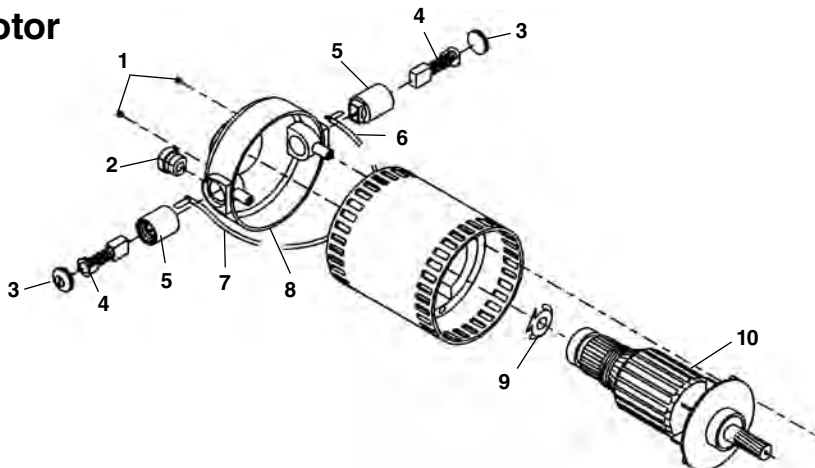

Motor

Ref. No.	Catalog No.	Description
—	75622	Motor - 115V
—	75627	Motor - 230V
1	60492	Brush Holder Screw
2	60497	Strain Relief
3	60467	Brush Cap Set
4	72482	Brush Set (115V)
	60472	Brush Set (230V)
5	60482	Brush Holder Set
6	60487	Black Brush Lead
7	60502	Red Brush Lead
8	60522	Rear Housing
9	60512	Loading Spring
10	60517	Armature w/Bearing (115V)
	72492	Armature w/Bearing (230V)